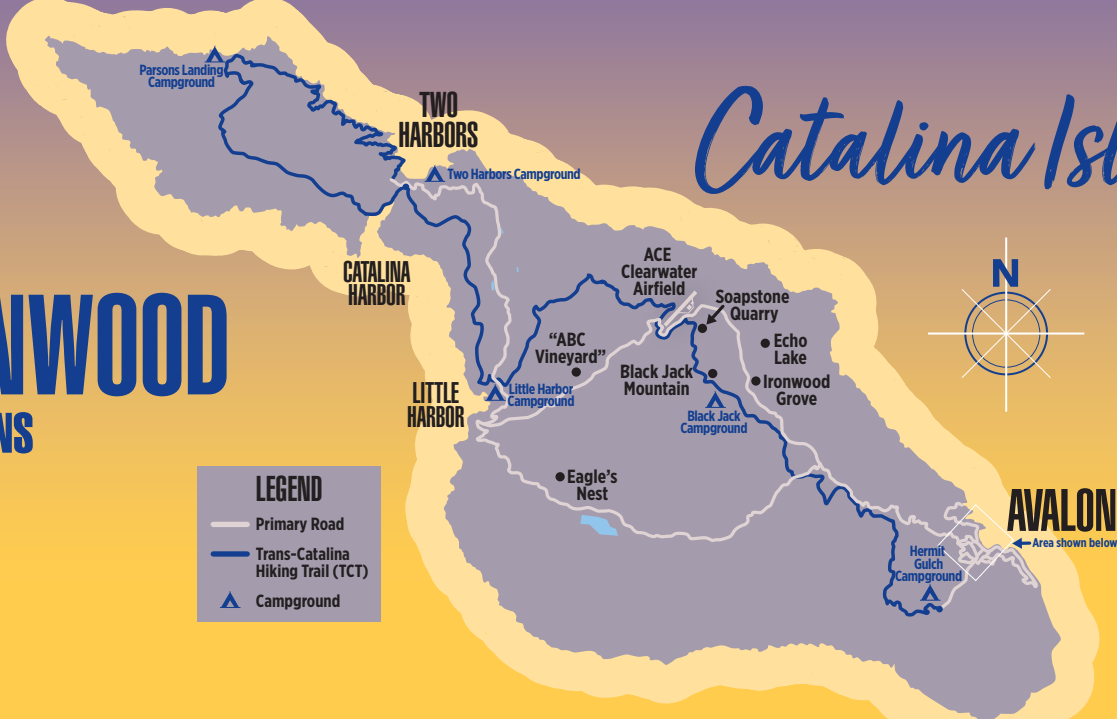

# IRONWOOD LOCATIONS

# Catalina Island

**LEGEND**

- Primary Road
- Trans-Catalina Hiking Trail (TCT)
- Campground

# Avalon CATALINA ISLAND

To Mainland (Overtown):  
 • San Gabriel Mountains  
 • Angeles National Forest

Lover's Cove  
 SMCA | State Marine Conservation Area

Casino Point Dive Park  
 SMCA | State Marine Conservation Area

DESCANSO BAY